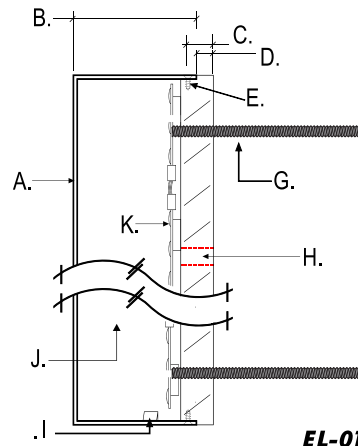

Side View Section Detail: N/T/S

EDGE LIT - HALO ACRYLIC BACK

A. Face
B. Return
C. Acrylic Back Thickness
D. Protruding Edge
E. Countersunk Screw thru return to attach acrylic
G. Mounting Stud
H. Power Hole
I. Tented Weep Hole
J. Interior painted reflective matte white
K. Leds