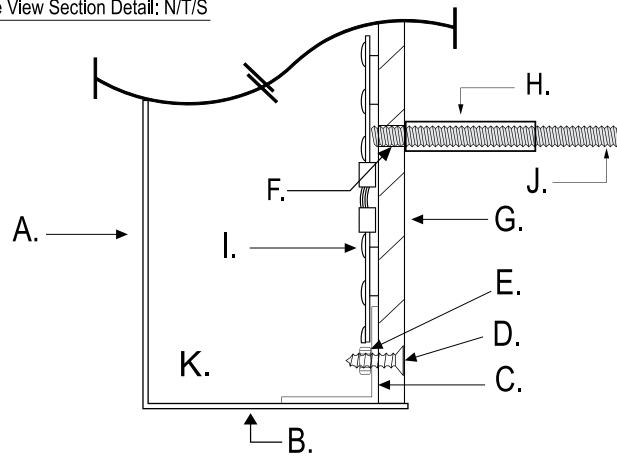

Side View Section Detail: N/T/S

**USSign**

**EL-02**

### HALO LIT SOLDERED L-CLIP

A. Face	H. Spacer
B. Return	I. Leds
C. Soldered L-Clip- Recessed	J. Stud
D. Countersunk screw	K. Interior painted reflective white
E. Nut welded to inside of L-Clip	
F. Threaded insert or drilled/tapped lexan	
G. Lexan Back	