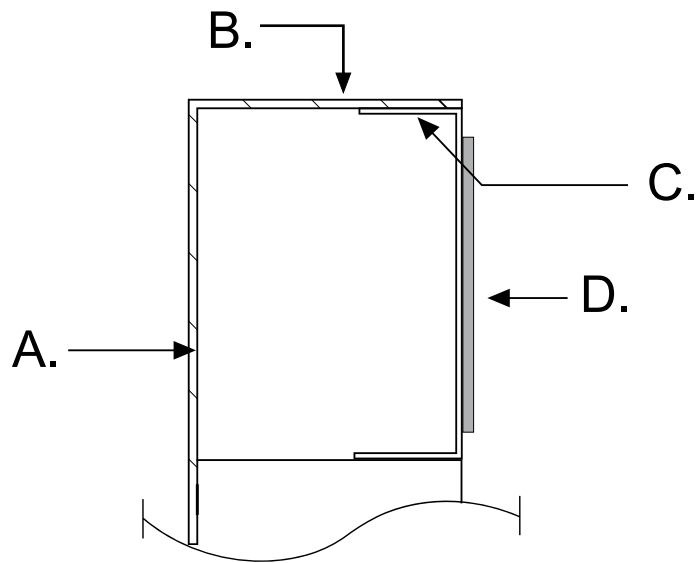

Side View Section Detail: N/T/S

REVERSE CHANNEL - TAPE MOUNT
("T" horizontal Stroke)

A. Face

B. Return

C. Strap

D. VHB Tape

USSign

RC-04