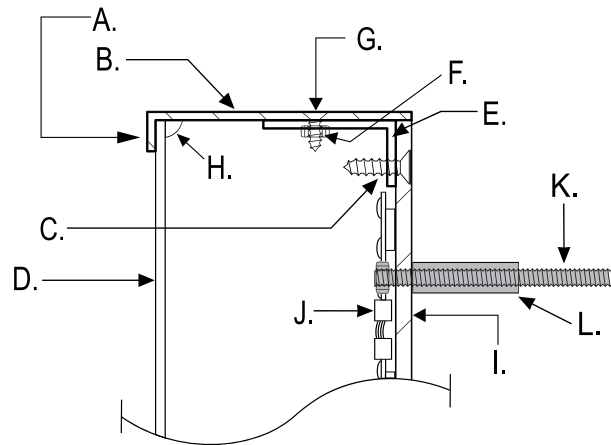

Side View Section Detail:

## TRIMPLUS- HALO with REMOVABLE L-CLIPS

|   |                     |
|---|---------------------|
| A. Trim   | H. Clear silicone   |
| B. Return   | I. Clear Lexan Back |
| C. Welded nut   | J. Leds             |
| D. Acrylic Insert                                     | K. Stud             |
| E. L-Clips (Removable)                                | L. Spacer           |
| F. Welded nut   |                     |
| G. Flat Head Screw to hold Removable L-Clip to Return |                     |