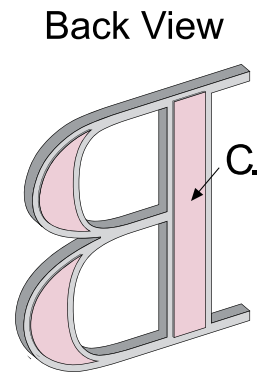

USSign

WJ-02

WATERJET - FLAT CUT
Drilled and Tapped for Stud

A. Face

B. Thickness

C. VHB Tape