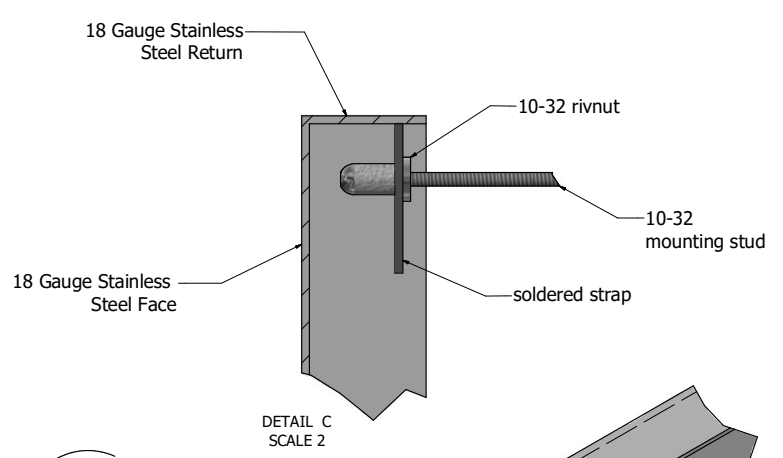

1/32" Deep etch

DRAWN	5/15/2018		
CHECKED		TITLE	
QA		Etched Fabricated Plaque	
PMFG		SIZE	DWG NO
APPROVED		D	etched plaque fabricated
		SCALE	REV
		.65	
		SHEET 2 OF 2	